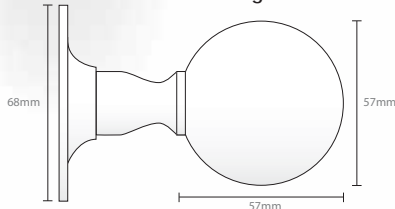

Size:	Backplate	196 x 56mm (7 <sup>3</sup> / <sub>8</sub> " x 2 <sup>3</sup> / <sub>8</sub> " )
	Lever	92mm (3 <sup>5</sup> / <sub>8</sub> " )
	Projection from door	49mm (1 <sup>15</sup> / <sub>8</sub> " )

## Large Oval Knob on Rose

**1754L**

Large Oval Knob on Rose

Size:	Knob	68mm
	Rose	68mm

**1754 - Standard**

**NEW 1754L - Large**

Diagrams 7/10th Scale

AVAILABLE IN ALL  
STANDARD FINISHES  
(Product shown is in  
Satin Brass)

## Large Ball Knob on Rose

**1756L**

Large Ball Knob on Rose

Size:	Knob	57mm
	Rose	68mm

**1756 - Standard**

**NEW 1756L - Large**

Diagrams 7/10th Scale

AVAILABLE IN ALL  
STANDARD FINISHES  
(Product shown is in  
Polished Brass)