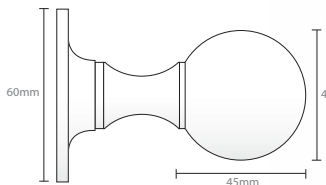

## Large Oval Knob on Rose

**1754L**

Large Oval Knob on Rose

Size:	Knob	68mm
	Rose	68mm

**1754 - Standard**

**NEW 1754L - Large**

Diagrams 7/10th Scale

AVAILABLE IN ALL  
STANDARD FINISHES  
(Product shown is in  
Satin Brass)

## Large Ball Knob on Rose

**1756L**

Large Ball Knob on Rose

Size:	Knob	57mm
	Rose	68mm

**1756 - Standard**

**NEW 1756L - Large**

Diagrams 7/10th Scale

AVAILABLE IN ALL  
STANDARD FINISHES  
(Product shown is in  
Polished Brass)