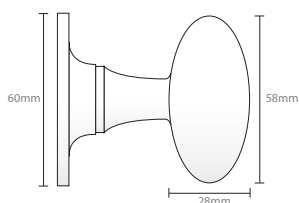

## Large Oval Knob on Rose

**1754L**

Large Oval Knob on Rose

Size:	Knob	68mm
	Rose	68mm

**1754 - Standard**

**NEW 1754L - Large**

Diagrams 7/10th Scale

AVAILABLE IN ALL  
STANDARD FINISHES  
(Product shown is in  
Satin Brass)

## Large Ball Knob on Rose

**1756L**

Large Ball Knob on Rose

Size:	Knob	57mm
	Rose	68mm

**1756 - Standard**

**NEW 1756L - Large**

Diagrams 7/10th Scale

AVAILABLE IN ALL  
STANDARD FINISHES  
(Product shown is in  
Polished Brass)