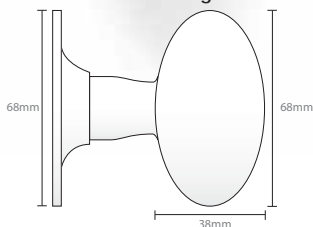

## Large Oval Knob on Rose

**1754L**

Large Oval Knob on Rose

Size:	Knob	68mm
	Rose	68mm

**1754 - Standard**

**NEW 1754L - Large**

Diagrams 7/10th Scale

AVAILABLE IN ALL  
STANDARD FINISHES  
(Product shown is in  
Satin Brass)

## Large Ball Knob on Rose

**1756L**

Large Ball Knob on Rose

Size:	Knob	57mm
	Rose	68mm

**1756 - Standard**

**NEW 1756L - Large**

Diagrams 7/10th Scale

AVAILABLE IN ALL  
STANDARD FINISHES  
(Product shown is in  
Polished Brass)